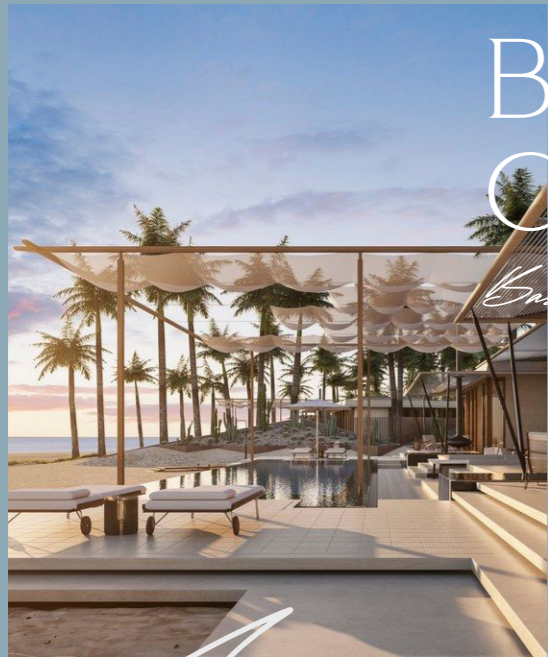

MEDITATION
CENTER

RESTAURANTS
AND CAFES

RETAIL
SHOPS

KIDS
AREA

BEACH CLUB HOUSE

Back in Quiet Luxury

Alamein

YOUR PRIVATE SLICE OF COASTAL BLISS, DESIGNED FOR LAID-BACK LUXURY, IT'S WHERE BAREFOOT MORNINGS MEET GOLDEN-HOUR GATHERINGS.