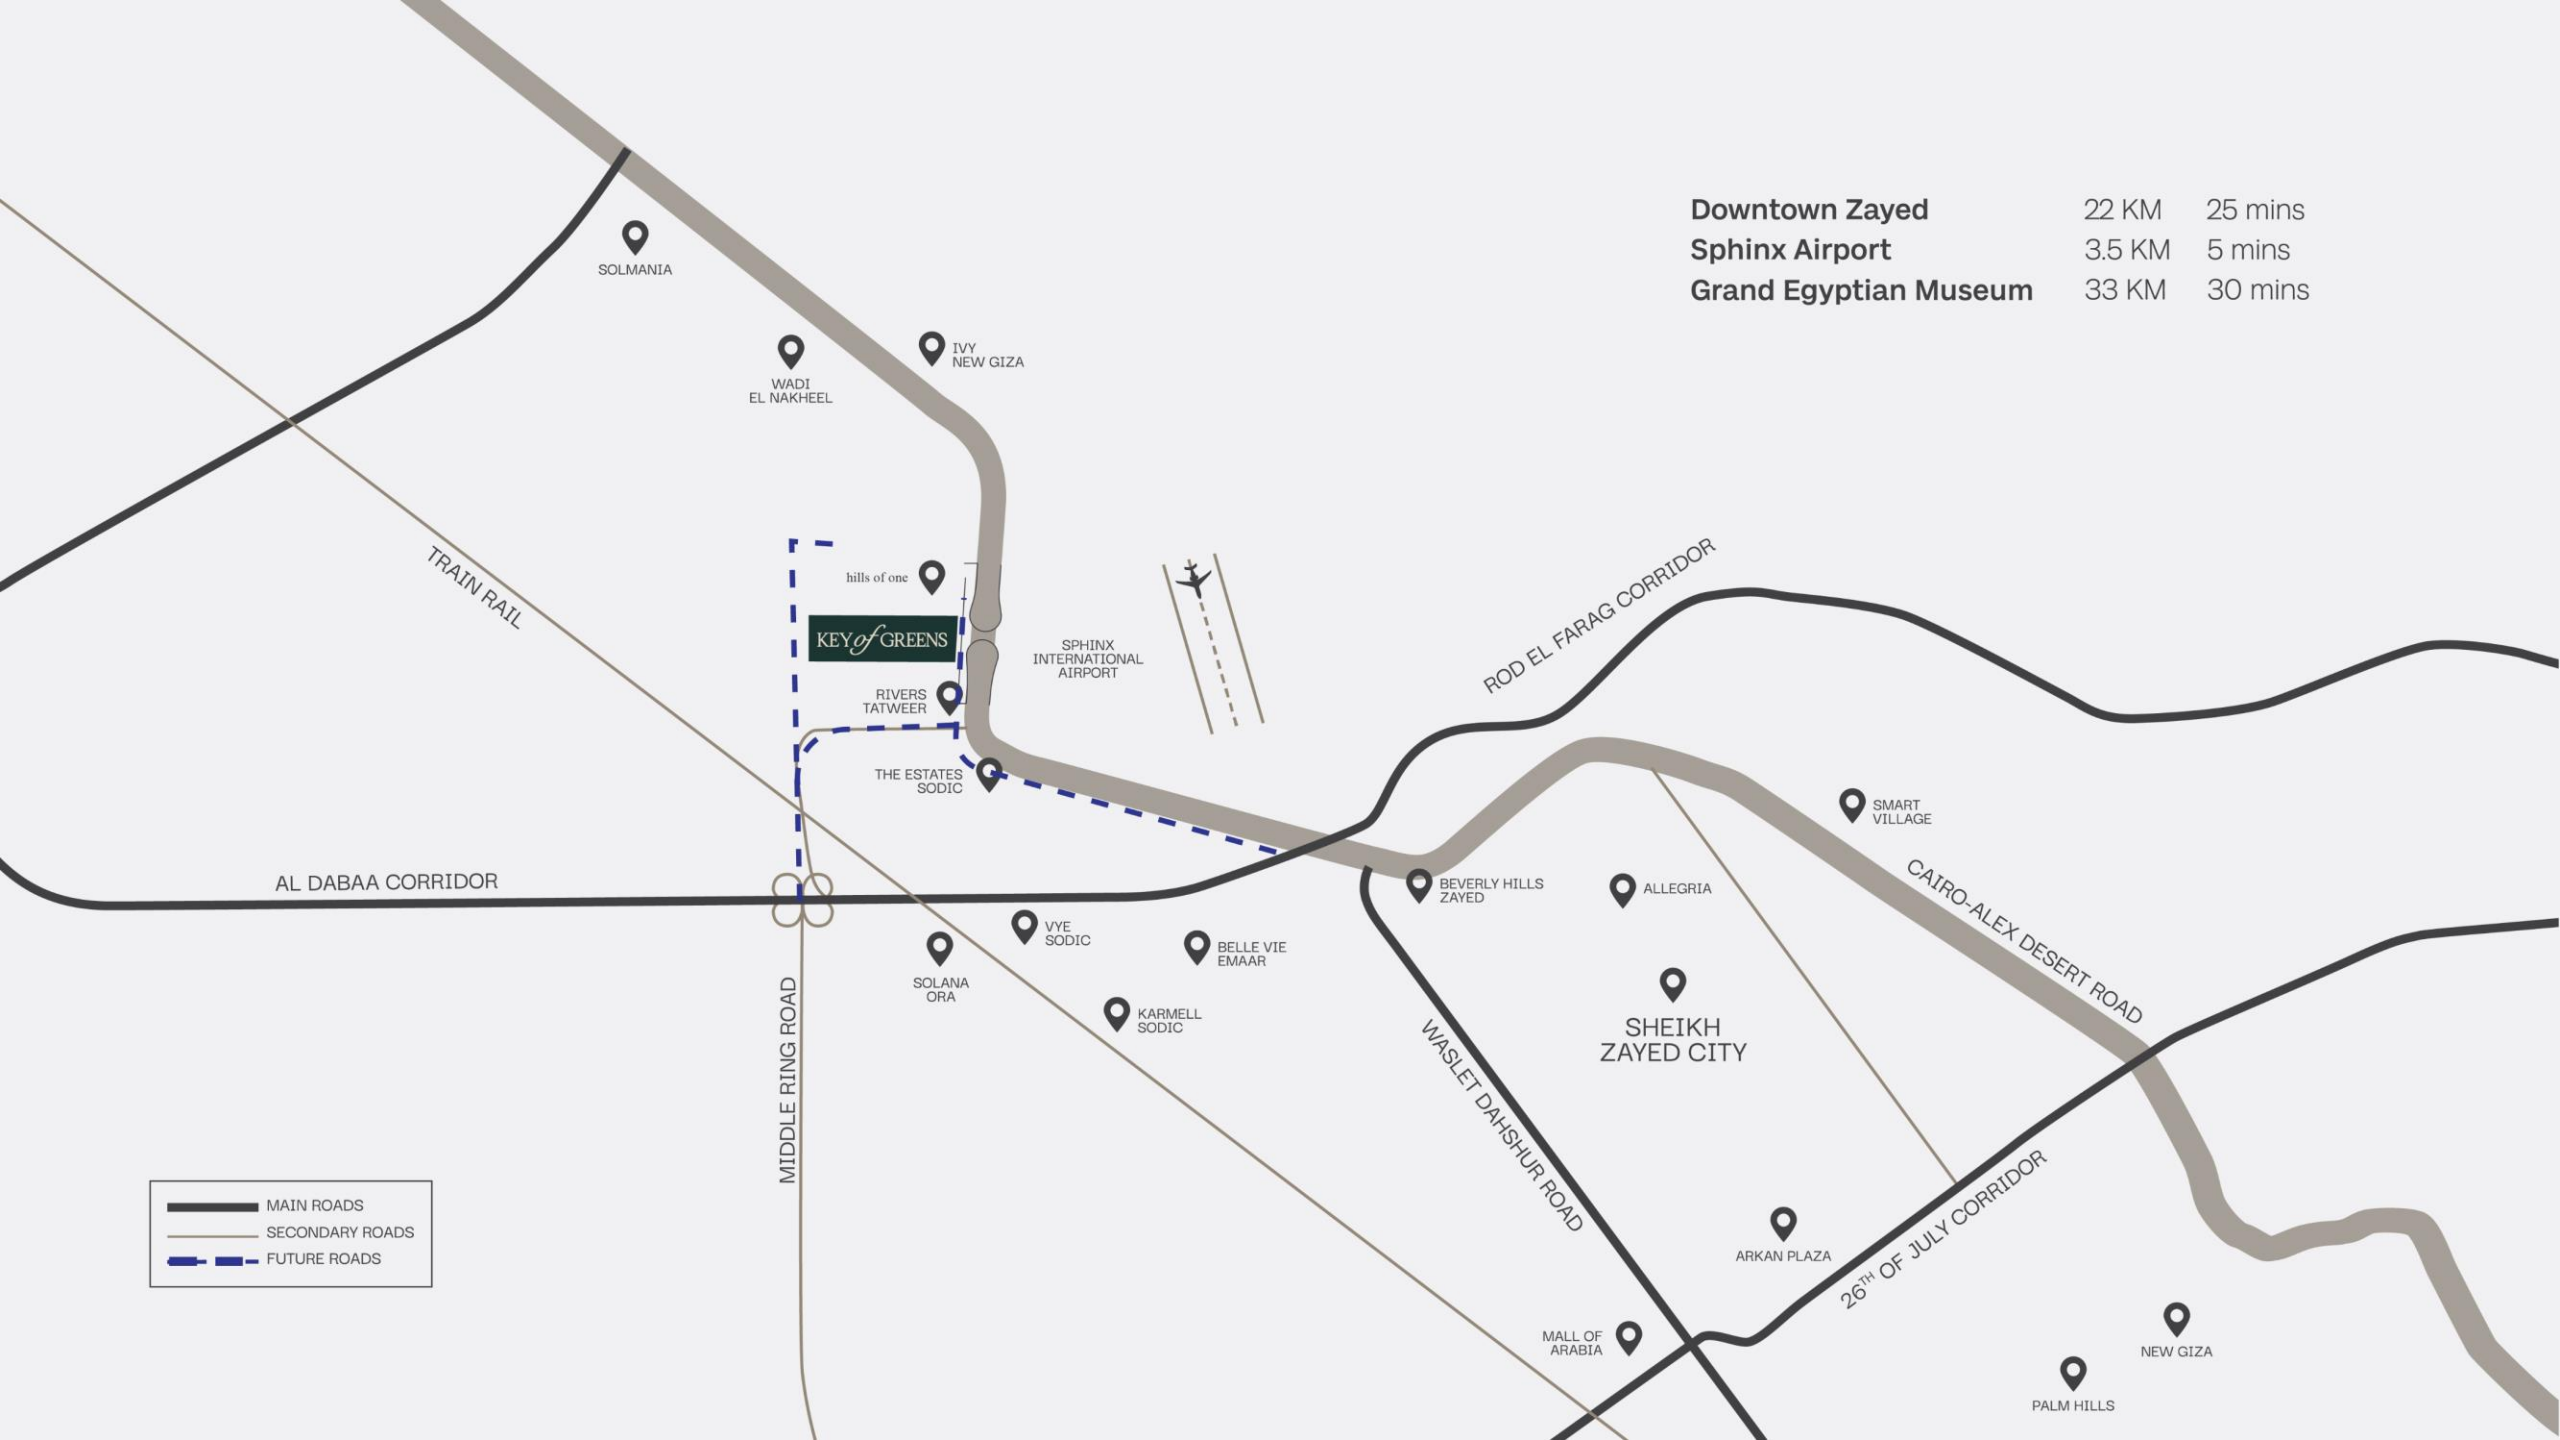

TBK

*CROSS OVER WHERE  
YOU BELONG*

RISING *in*  
*the* WEST

*a VILLA only* COMMUNITY

KEY *of* GREENS

# PROJECT LOCATION

<b>Downtown Zayed</b>	22 KM	25 mins
<b>Sphinx Airport</b>	3.5 KM	5 mins
<b>Grand Egyptian Museum</b>	33 KM	30 mins

	MAIN ROADS
	SECONDARY ROADS
	FUTURE ROADS

RISING *in*  
*the* WEST

*a VILLA only* COMMUNITY