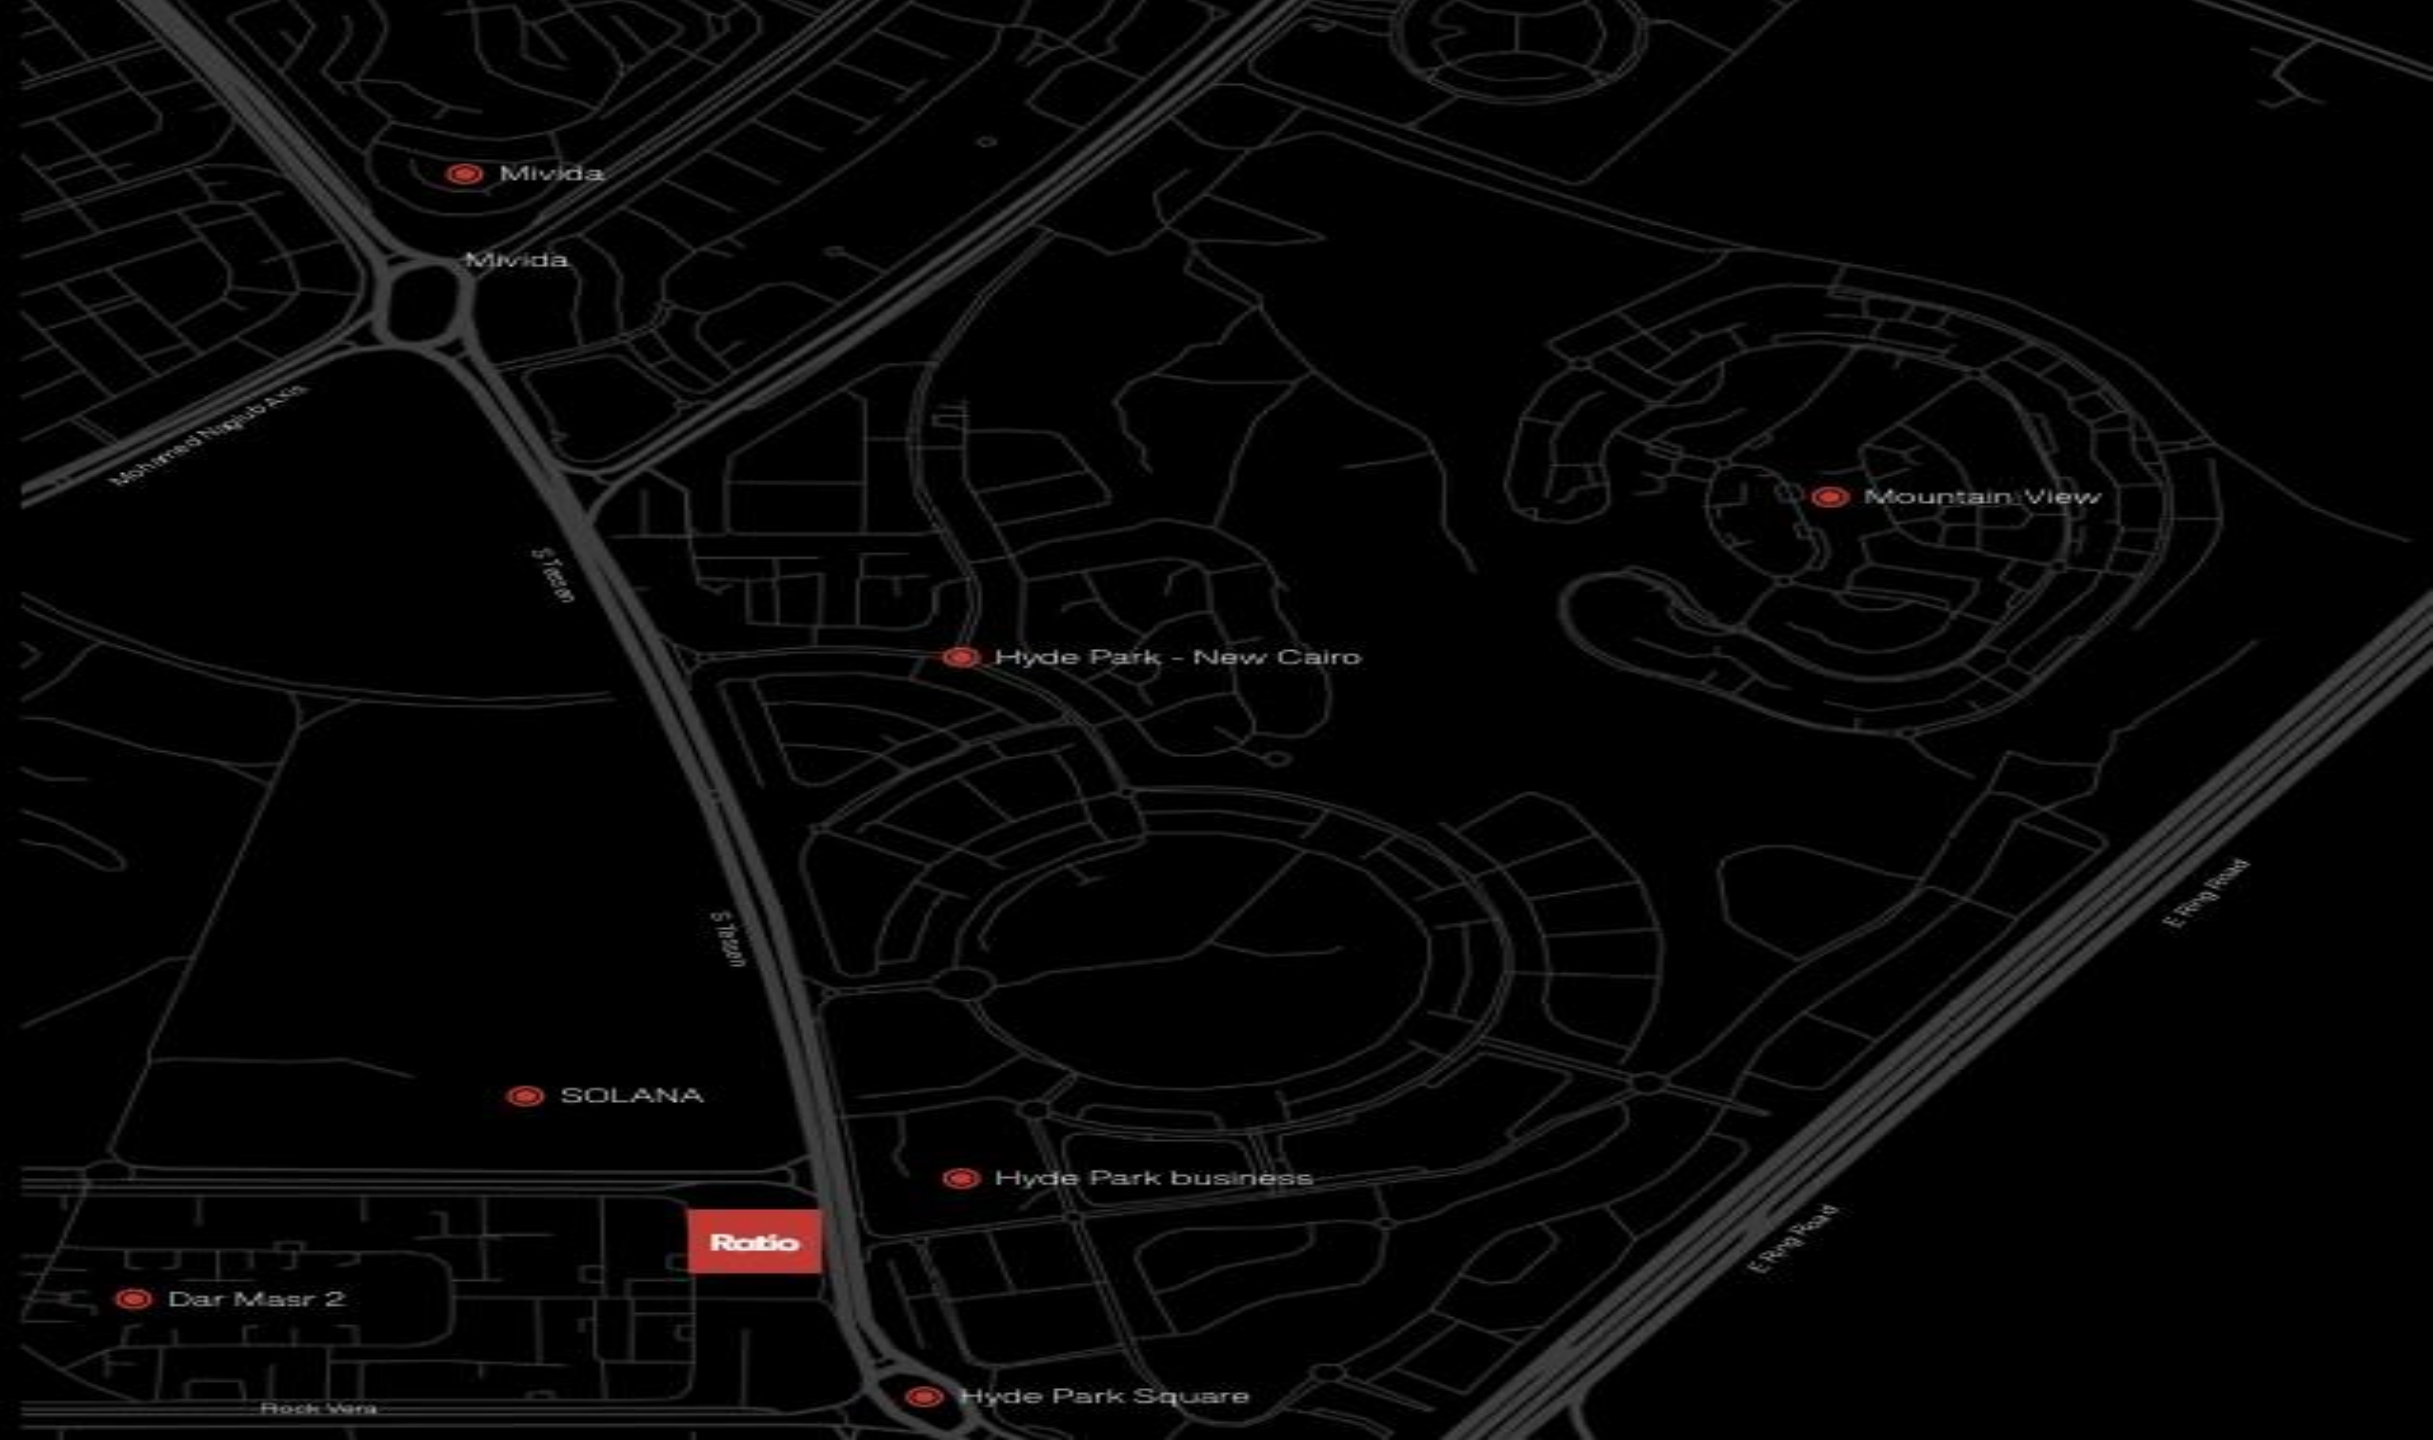

Mivida

Mivida

Mountain View

Hyde Park - New Cairo

SOLANA

Hyde Park business

Ratio

Dar Masr 2

Hyde Park Square

Mohamed El Naguib Axis

S Hassan

S Hassan

E Ring Road

E Ring Road

Rock Vena